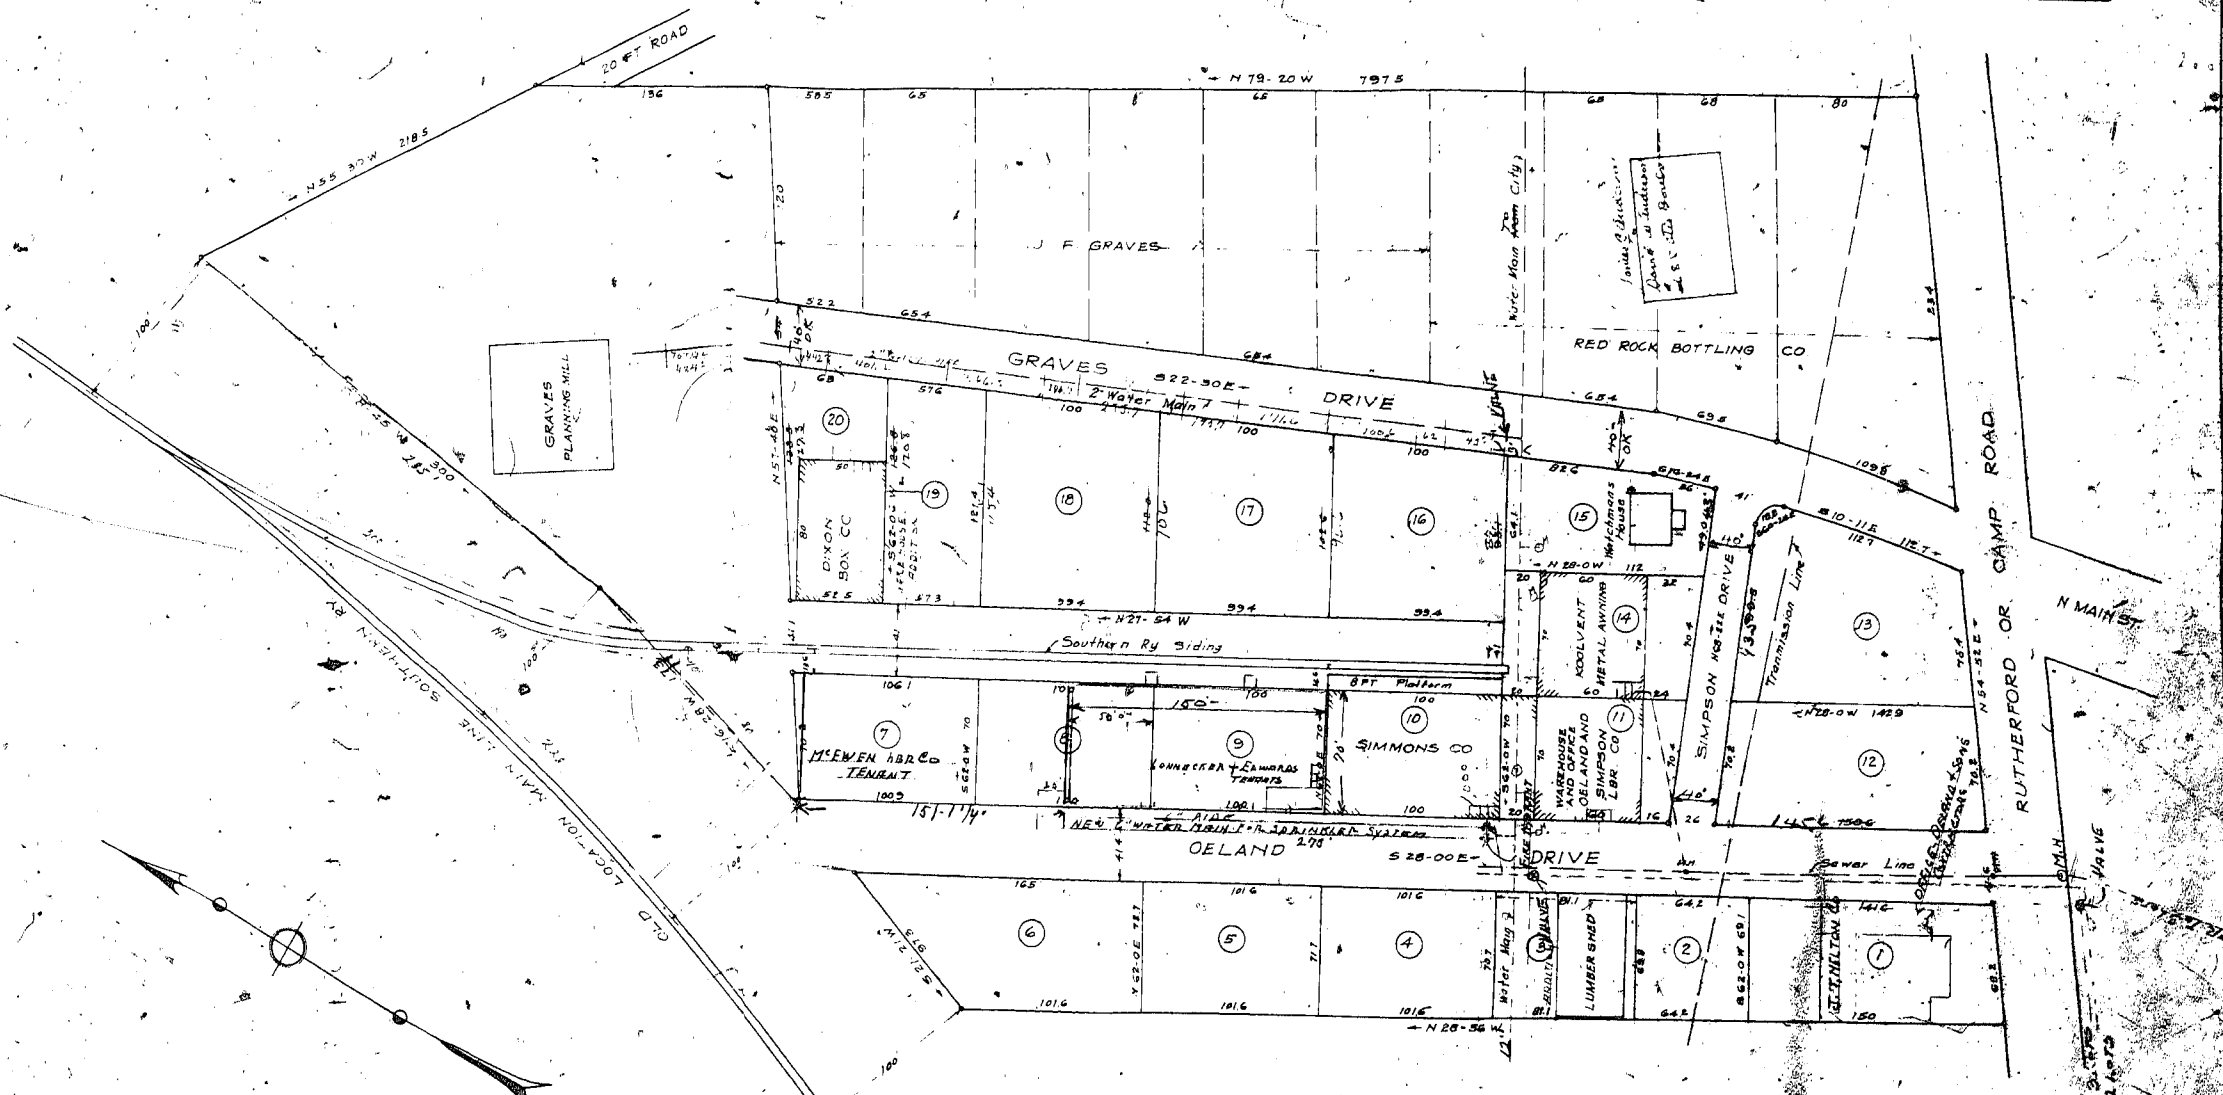

BAD COPY

PROPERTY OF
PAUL J. OELAND
NEAR GREENVILLE, S.C.

Scale 1" = 50' Oct 1946

Prep From Mrs. J. J. McSwain

DALTON & NEVES

Iron Pins at all Corners